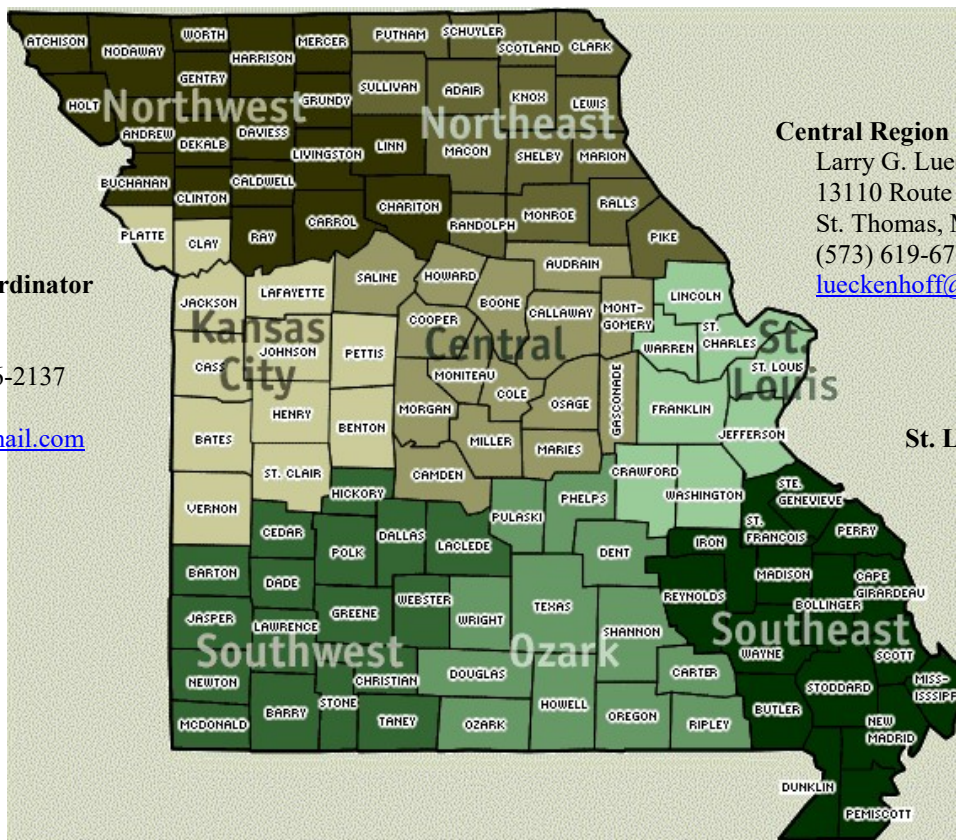

Missouri Show-Me Big Bucks Club Regional Coordinators

Northwest Region Coordinator

Martin Marks
24751 Hwy P
Bigelow, MO 64437
(660) 442-5332
mam64437@squawcreek.net

Northeast Region Coordinator

Bradley Ream
15467 Pine Trail
Livonia, MO 63551
(660) 933-4699
reamx5@nemr.net

Kansas City Region Coordinator

Larry G. Lueckenhoff
13110 Route B
St. Thomas, MO 65076-2137
(573) 619-6783
lueckenhoff@embarqmail.com

Central Region Coordinator

Larry G. Lueckenhoff
13110 Route B
St. Thomas, MO 65076-2137
(573) 619-6783
lueckenhoff@embarqmail.com

St. Louis Region Coordinator

John Detjen Jr.
323 Oakwood Dr.
Troy, MO 63379
(636) 338-4114
jdetjen@centrytel.net

Southwest Region Coordinator

Arlen D. Lipper
5 O'Leary Dr.
Kimberling City, MO 65686
(417) 365-9548
foxriveroutlaw@hotmail.com