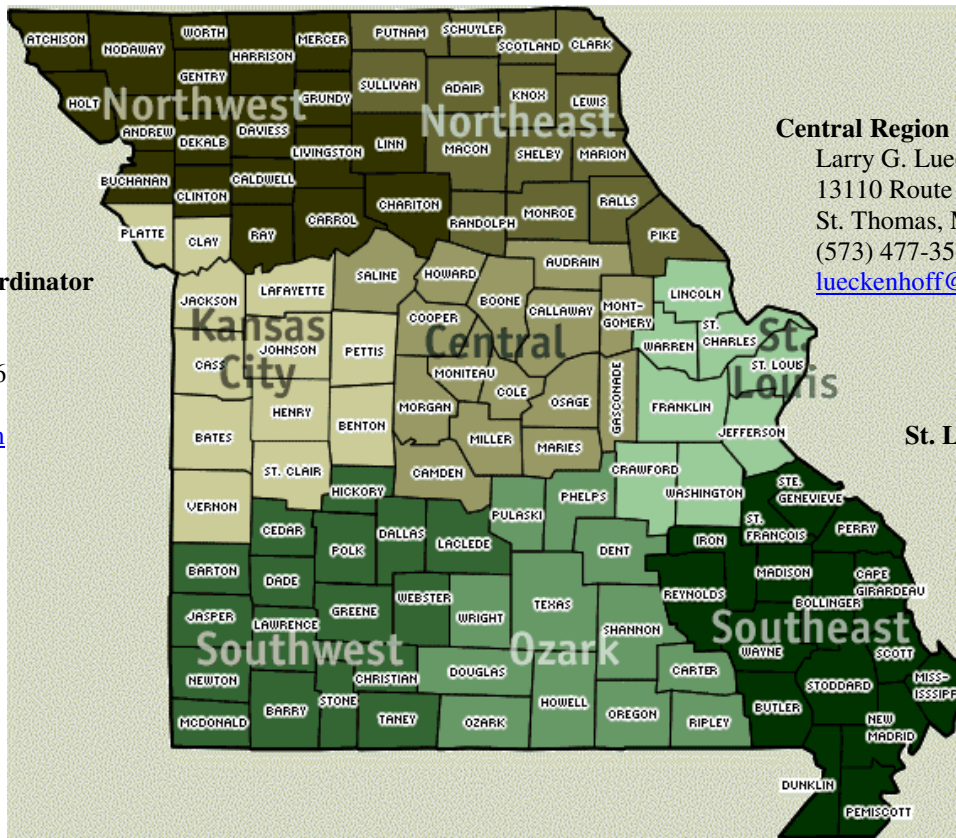

Missouri Show-Me Big Bucks Club Regional Coordinators

Northwest Region Coordinator

Martin Marks
24751 Hwy P
Bigelow, MO 64437
(660) 442-5332
mam64437@squawcreek.net

Northeast Region Coordinator

Bradley Ream
15467 Pine Trail
Livonia, MO 63551
(660) 933-4699
reamx5@nemr.net

Kansas City Region Coordinator

Bradley R. Harriman
15150 South Hwy 135
Pilot Grove, MO 65276
(660) 815-2920
bharriman@yahoo.com

Central Region Coordinator

Larry G. Lueckenhoff
13110 Route B
St. Thomas, MO 65076-2137
(573) 477-3552
lueckenhoff@embarqmail.com

St. Louis Region Coordinator

John Detjen Jr.
323 Oakwood Dr.
Troy, MO 63379
(636) 338-4114
jdetjen@centrytel.net

Southwest Region Coordinator

Arlen D. Lipper
5 O'Leary Dr.
Kimberling City, MO 65686
(417) 365-9548
foxriveroutlaw@hotmail.com