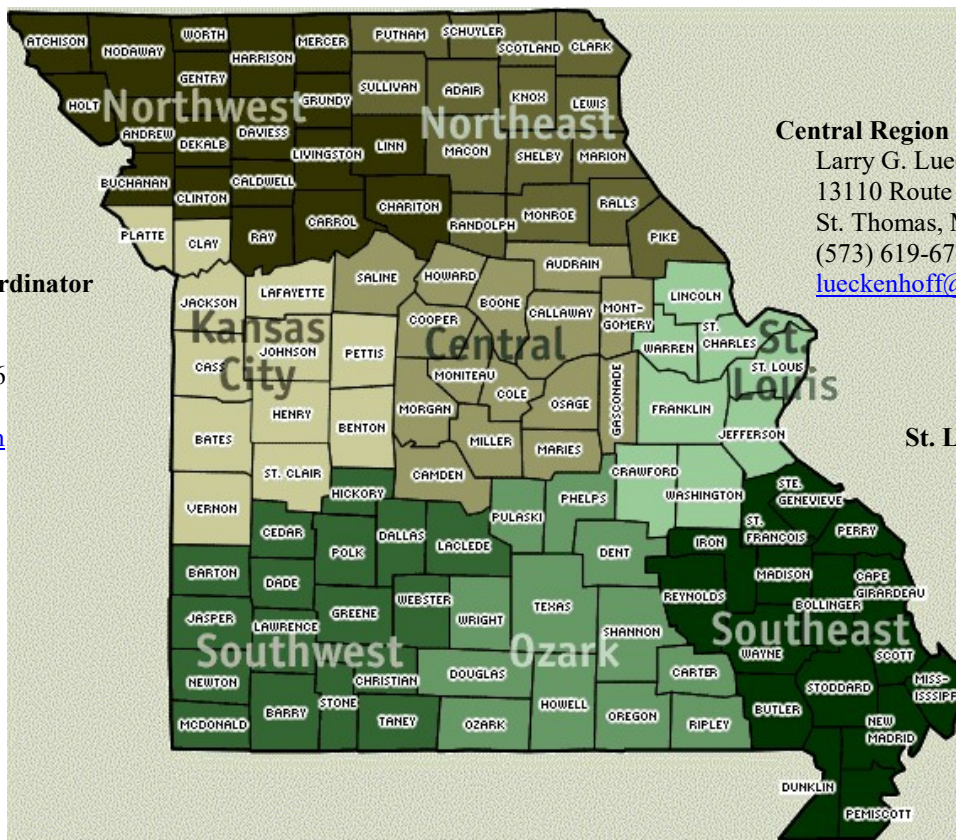

Missouri Show-Me Big Bucks Club Regional Coordinators

Northwest Region Coordinator

Martin Marks
24751 Hwy P
Bigelow, MO 64437
(660) 442-5332
mam64437@squawcreek.net

Northeast Region Coordinator

Bradley Ream
15467 Pine Trail
Livonia, MO 63551
(660) 933-4699
reamx5@nemr.net

Kansas City Region Coordinator

Bradley R. Harriman
15150 South Hwy 135
Pilot Grove, MO 65276
(660) 815-2920
bharriman@yahoo.com

Central Region Coordinator

Larry G. Lueckenhoff
13110 Route B
St. Thomas, MO 65076-2137
(573) 619-6783
lueckenhoff@embarqmail.com

St. Louis Region Coordinator

John Detjen Jr.
323 Oakwood Dr.
Troy, MO 63379
(636) 338-4114
jdetjen@centrytel.net

Southwest Region Coordinator

Arlen D. Lipper
5 O'Leary Dr.
Kimberling City, MO 65686
(417) 365-9548
foxriveroutlaw@hotmail.com

Ozark Region Coordinator

Shannon Workman
P.O. Box 266
Fordland, MO 65652
(573) 299-7537
johnworkman.1988@gmail.com

Southeast Region Coordinator

Shannon Workman
P.O. Box 266
Fordland, MO 65652
(573) 299-7537
johnworkman.1988@gmail.com