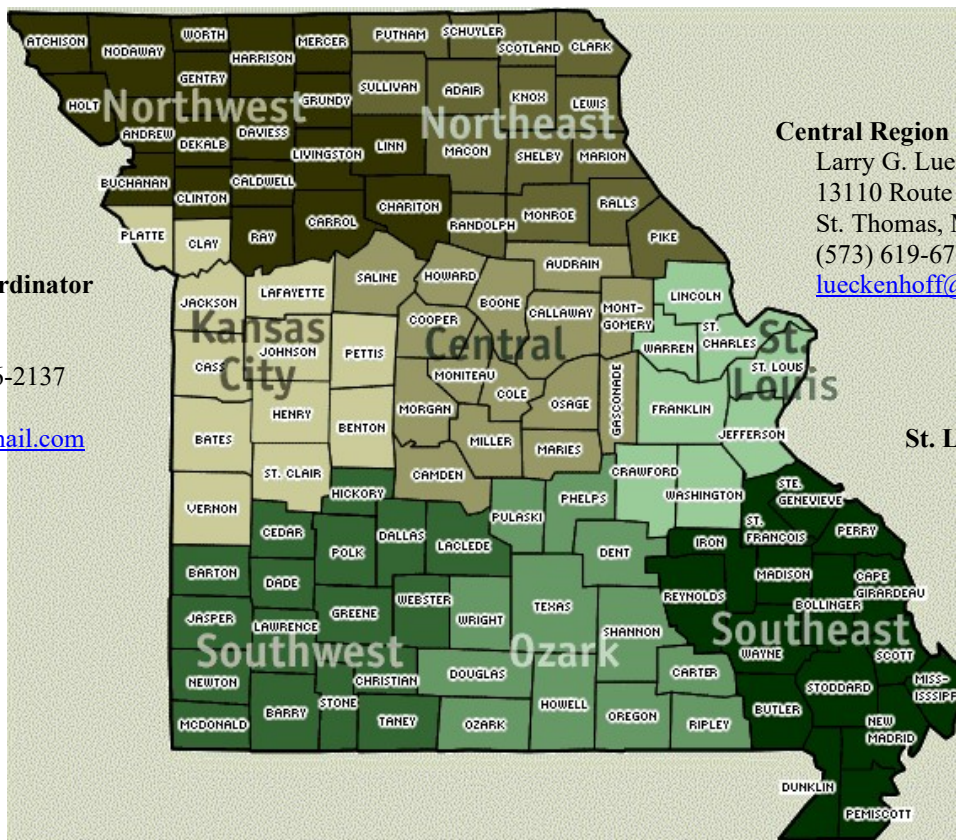

Missouri Show-Me Big Bucks Club Regional Coordinators

Northwest Region Coordinator

James W. Martin
1317 SE Dallas Road
Weatherby, MO 64497
(816) 284-3040
jimstaxidermy@hughes.net

Northeast Region Coordinator

Bradley Ream
15467 Pine Trail
Livonia, MO 63551
(660) 933-4699
reamx5@nemr.net

Kansas City Region Coordinator

Larry G. Lueckenhoff
13110 Route B
St. Thomas, MO 65076-2137
(573) 619-6783
lueckenhoff@embarqmail.com

Central Region Coordinator

Larry G. Lueckenhoff
13110 Route B
St. Thomas, MO 65076-2137
(573) 619-6783
lueckenhoff@embarqmail.com

St. Louis Region Coordinator

John Detjen Jr.
323 Oakwood Dr.
Troy, MO 63379
(636) 338-4114
jdetjen@centrytel.net

Southwest Region Coordinator

Arlen D. Lipper
5 O'Leary Dr.
Kimberling City, MO 65686
(417) 365-9548
foxriveroutlaw@hotmail.com

Ozark Region Coordinator

Shannon Workman
P.O. Box 266
Fordland, MO 65652
(573) 299-7537
johnworkman.1988@gmail.com

Southeast Region Coordinator

Shannon Workman
P.O. Box 266
Fordland, MO 65652
(573) 299-7537
johnworkman.1988@gmail.com