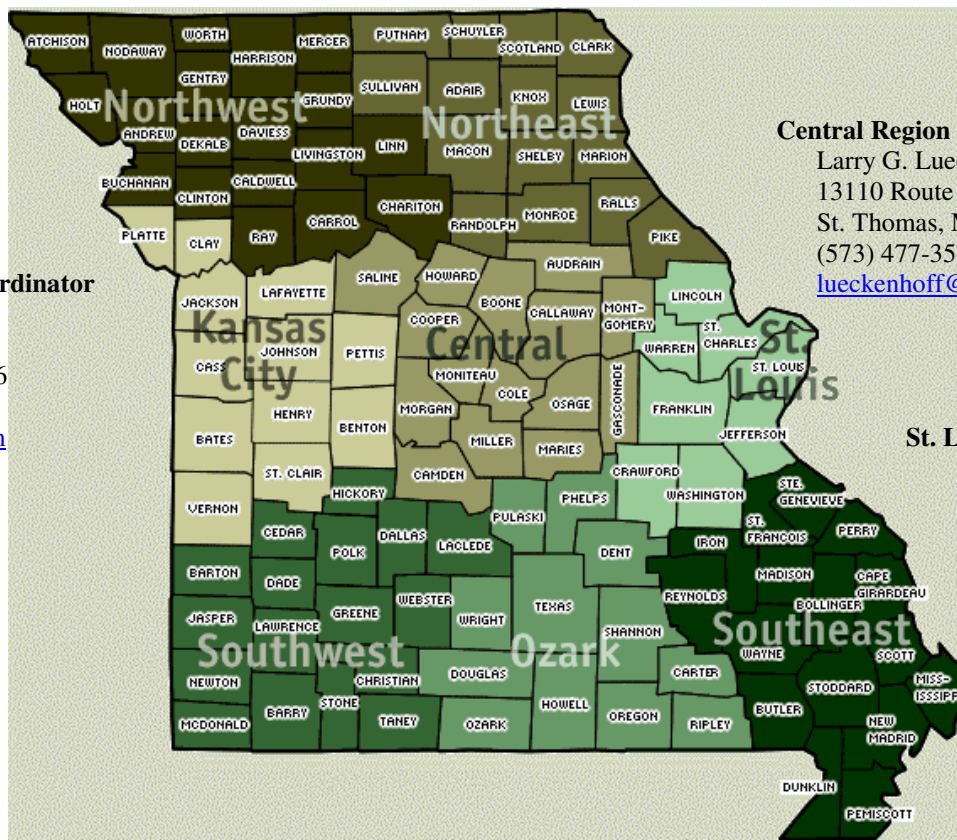

Missouri Show-Me Big Bucks Club Regional Coordinators

Northwest Region Coordinator

Martin Marks
24751 Hwy P
Bigelow, MO 64437
(660) 442-5332
mam64437@squawcreek.net

Northeast Region Coordinator

Bradley Ream
15467 Pine Trail
Livonia, MO 63551
(660) 933-4699
reamx5@nemr.net

Kansas City Region Coordinator

Bradley R. Harriman
15150 South Hwy 135
Pilot Grove, MO 65276
(660) 815-2920
bharriman@yahoo.com

Central Region Coordinator

Larry G. Lueckenhoff
13110 Route B
St. Thomas, MO 65076-2137
(573) 477-3552
lueckenhoff@embarqmail.com

St. Louis Region Coordinator

John Detjen Jr.
323 Oakwood Dr.
Troy, MO 63379
(636) 338-4114
jdjetjen@centrytel.net

Southwest Region Coordinator

Arlen D. Lipper
5 O'Leary Dr.
Kimberling City, MO 65686
(417) 739-9112
foxriveroutlaw@hotmail.com